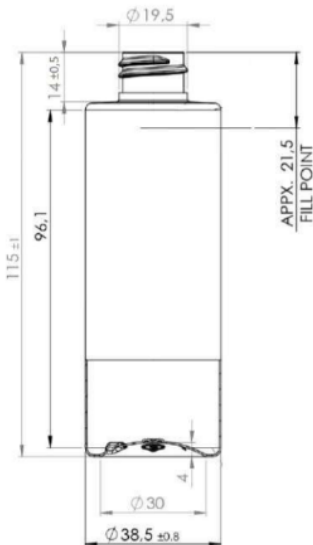

Cylinder 100

General info

Item no. (SKU):	
Family / Range:	Cylinder
Capacity:	100ml
Neck:	20/410
Weight:	13
Shape:	Round
Material:	PET
Colour:	All Colours Available
Print Areas:	
Country of Origin:	Lithuania

Packaging Info

Packed in Boxes

Box Dimensions (mm):	594 x 394 x 448
Quantity per box (pcs):	
Boxes per pallet (pcs):	
Quantity per pallet (pcs):	
Net weight (kg):	
Gross weight (kg):	
Pallet height (mm):	2400

Packed in PE bags on trays (Half pallet)

Tray dimensions (mm):	1200 x 800 x 50
Quantity per tray (pcs):	608
Quantity per PE bag (pcs):	304
PE bags per tray (pcs):	2
Trays per pallet (pcs):	9
Quantity per pallet (pcs):	5472
Net weight (kg):	71
Gross weight (kg):	85
Pallet height (mm):	1200